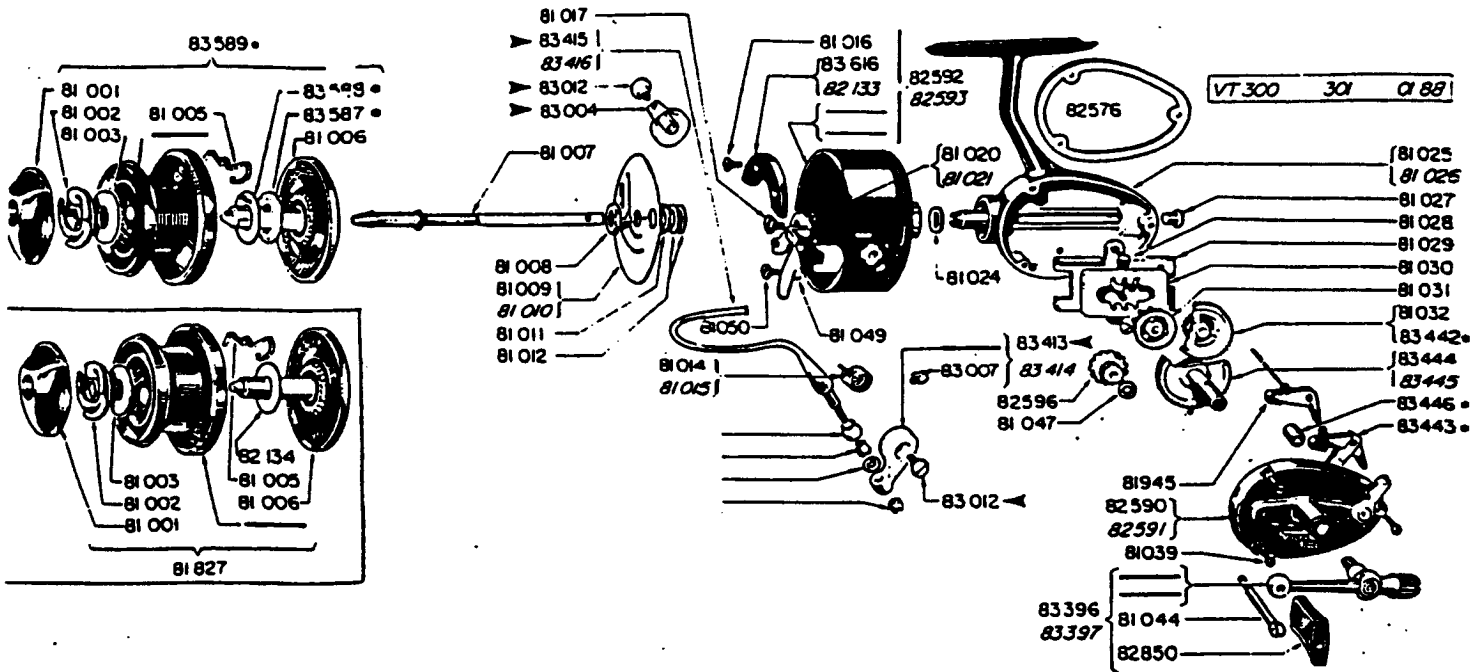

The Italicized part numbers are only for the 301.

● SILENT ANTI-REVERSE
● CARBONE GRAPHITE

► BAIL ASSEMBLY COMPLETE

Part No.	Part Name
81001	DRAG ADJUSTING KNOB
81002	STEEL BRAKE SPRING
81003	TEFLON DRAG WASHER
81005	STEEL CLICK SPRING
81006	SPINDLE
81007	STEEL AXLE
81008	STEEL HEX NUT
81009	BAFFLE PLATE
81010	BAFFLE PLATE
81011	BAFFLE PLATE WASHER
81012	SHIMS/ADJ HEAD & DR GEAR
81014	STEEL BAIL SPRING
81015	STEEL BAIL SPRING
81016	COUNTERWEIGHT SCREW
81017	BRASS TRIP LEVER SCREW
81020	STEEL TRIP LEVER
81021	STEEL TRIP LEVER
81024	BRASS ADJUSTMENT SHIMS
81025	ALUMINUM ALLOY HOUSING
81026	ALUMINUM ALLOY HOUSING
81027	LUBE PORT SCREW
81028	OSCILLATION GUIDE SCREW
81029	OSCILLATION GUIDE
81030	OSCILLATION SLIDE
81031	PIVOT GEAR
81032	TRANSFER GEAR
81039	BRASS COVER SCREW
81044	HANDLE KNOB SCREW
81047	SHIMS/ADJ. PINION GEAR
81049	TRIP LEVER SPRING
81050	TRIP LEVER SPRING SCREW
81091	SPOOL ARBOR
81827	SPOOL—SHALLOW GRAPHITE
81945	ANTI-REVERSE DOG

Part No.	Part Name
82133	LEAD LEFT COUNTERWEIGHT
82134	FIBRE WASHER
82576	COVER PLATE SEAL
82590	ALUM.ALLOY COVER PLATE
82591	ALUM.ALLOY COVER PLATE
82592	ALUM.ALLOY ROTATING HEAD
82593	ALUM.ALLOY ROTATING HEAD
82596	ZINC ALLOY PINION GEAR
82850	HANDLE KNOB
83004	BAIL WIRE BRACKET
83007	BAIL BUMPER
83012	BRASS BAIL SCREW N1
83064	BAIL ASSEMBLY COMPLETE
83381	BRASS ROLLER LINE GUIDE
83382	ROLLER LINE GUIDE BUSHING
83383	BRASS LINE GUIDE RACE
83384	BRASS BAIL HEX NUT
83396	HANDLE COMPLETE
83397	HANDLE COMPLETE
83413	BAIL ARM
83414	BAIL ARM
83415	STEEL BAIL WIRE
83416	STEEL BAIL WIRE
83442	TRANSFER GEAR
83443	ANTI-REVERSE CLICK
83444	STEEL DRIVE GEAR
83445	STEEL DRIVE GEAR
83446	BRASS TRANSF. GR. SPACER
83587	LEATHER DRAG WASHER
83588	BRONZE FRICTION WASHER
83589	SPOOL—STANDARD GRAPHITE
83618	LEAD COUNTERWEIGHT
83668	SPOOL—DEEP METAL