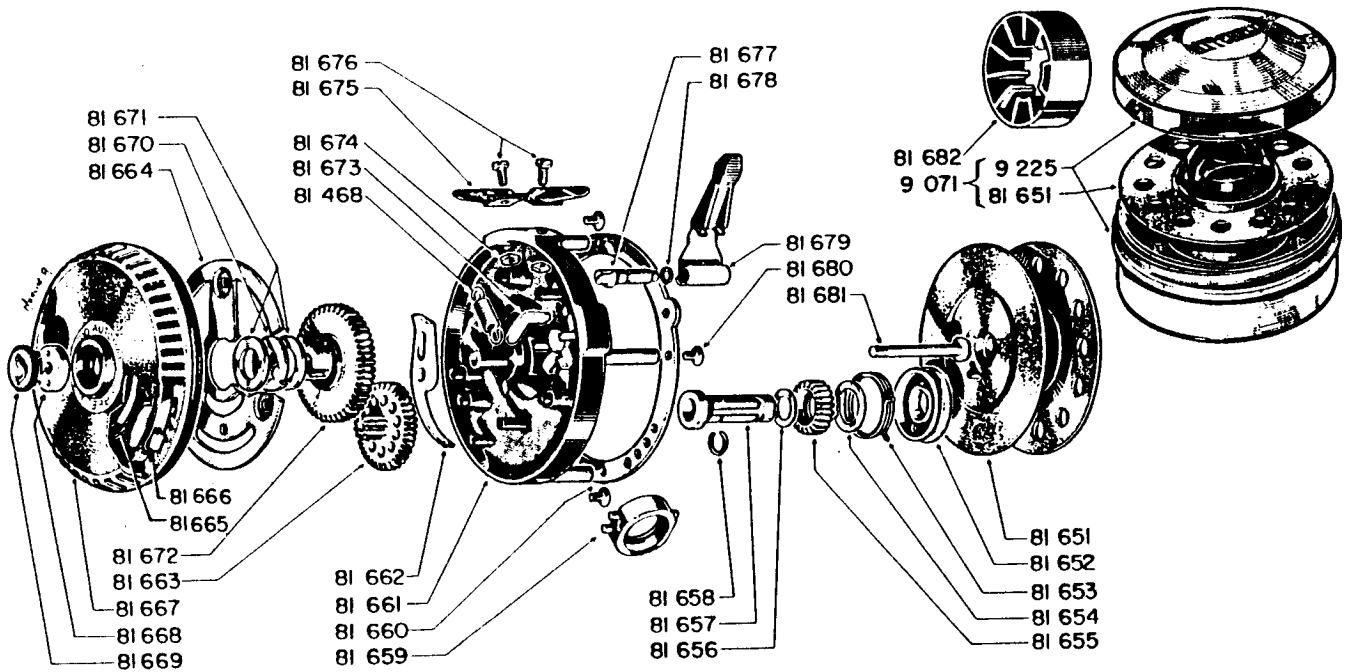

# MITCHELL 710

Prices subject to change without notice

Please specify both reel model and part numbers when ordering.

No.	Part Name	Price	No.	Part Name	Price	No.	Part Name	Price
9071	Spool	3.50	81661 (19)	Housing Assembly	3.85	81673 (33)	Brake Lever Dog	.10
9225 (43)	Spool Container	.75	81662 (20)	Click Pawl	.15	81674 (34)	Reel Foot Lock Nut (ea.)	.10
81468 (32)	Brake Lever Spring	.15	81663 (21)	Transfer Gear	1.10	81675 (35)	Reel Foot	1.00
81652 (10)	Brake Drum	1.00	81664 (22)	Innner Housing Plate	.35	81676 (36)	Reel Foot Screw (ea.)	.10
81653 (11)	Brake Spring	.50	81665 (23)	Drive Spring	2.50	81677 (37)	Brake Lever Shaft	.20
81654 (12)	Brake Drum Washer	.10	81666 (24)	Drive Spring Anchor	.10	81678 (38)	"O" Ring	.10
81655 (13)	Pinion Gear	.75	81667 (25)	Drive Spring Casing	2.25	81679 (39)	Brake Lever	.55
81656 (14)	Pinion Washer	.05	81668 (26)	Main Nut	.20	81680 (40)	Pillar Screw (ea.)	.10
81657 (15)	Bushing	1.30	81669 (27)	Main Nut Cap	.25	81681 (41)	Main Screw	.25
81658 (16)	"C" Lock	.10	81670 (29)	Ratchet Ring	.10	81682 (42)	Spool Arbor	.35
81659 (17)	Line Guard	1.25	81671 (30)	Spacer	(ea.) .10			
81660 (18)	Outer Housing Ring	.75	81672 (31)	Drive Gear	2.65			

## PARTS AND SERVICE AVAILABLE AT THE FOLLOWING REGIONAL FACTORY REPAIR DEPOTS:

**FACTORY SERVICE  
RODS, REELS AND PARTS**

**THE GARCIA SERVICE DEPARTMENT  
329 ALFRED AVENUE  
TEANECK, NEW JERSEY 07666**