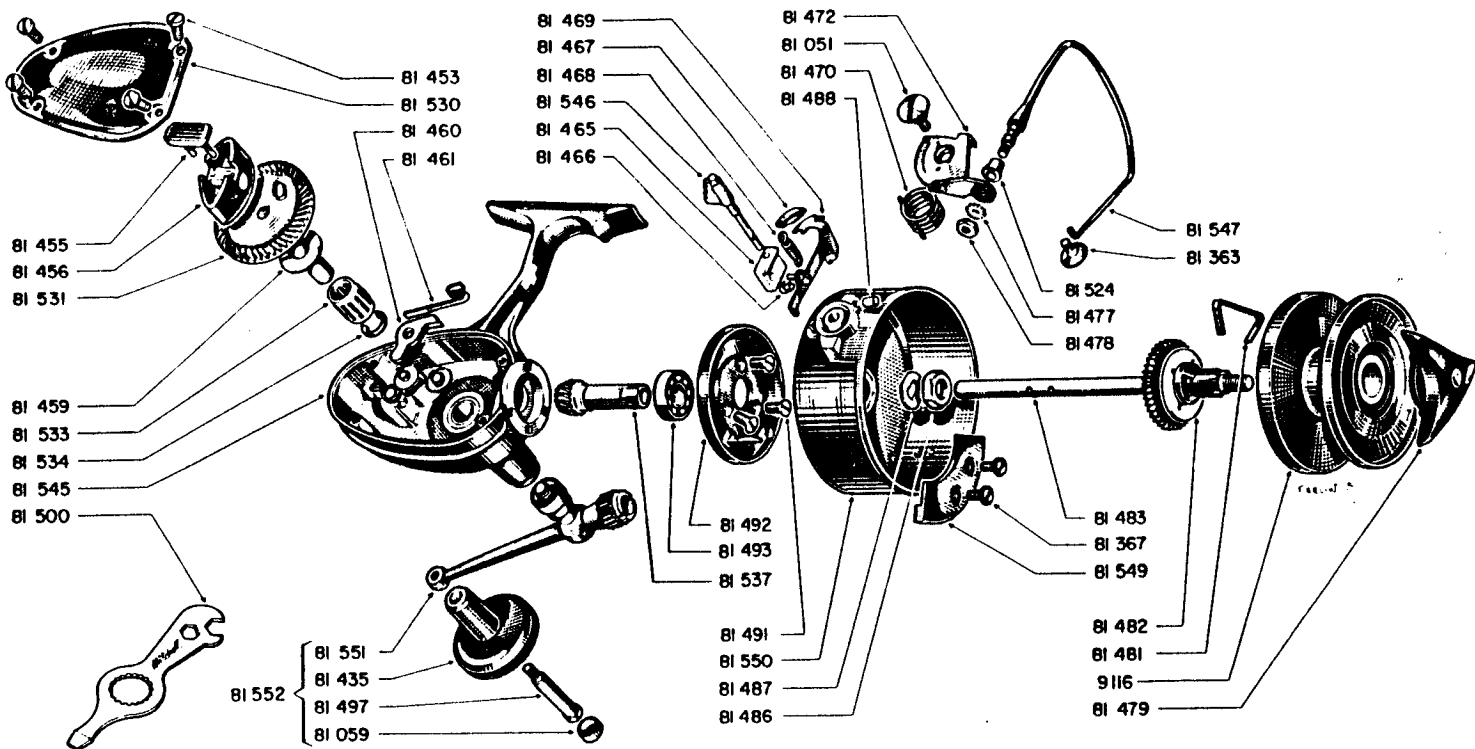

# Garcia MITCHELL 488

Prices subject to change without notice

No.	Part Name	Price	No.	Part Name	Price	No.	Part Name	Price
9116	Spool Standard	4.50	81469	Trip Lever	.50	81500	Utility Tool	.40
81051	Bail Screw No. 1	.20	81470	Bail Spring	.15	81524	Roller Line Guide	2.25
81059	Knob Lube Port	.10	81472	Bail Wire Mount	1.50	81530	Side Plate	.75
81363	Bail Screw No. 2	.25	81477	Bail Wire Lock Washer	.10	81531	Drive Gear	5.25
81367	Counterweight Screw	(ea.) .10	81478	Bail Wire Lock Nut	.25	81533	Drive Gear Bearing	1.25
81435	Handle Knob	1.00	81479	Drag Adjusting Knob	2.00	81534	Bearing "C" Lock	.10
81453	Side Plate Screw	(ea.) .10	81481	Click Spring	.25	81537	Pinion Gear	2.25
81455	Oscillation Slide Lock	.30	81482	Ferodo Drag Plate	1.00	81545	Housing	8.25
81456	Oscillation Slide	.50	81483	Axle, with Ratchet	2.00	81546	Bail Trip Shaft	.75
81459	Thrust Washer	.10	81486	Hex Nut	.20	81547	Bail Wire	3.00
81460	Anti Reverse Dog	.20	81487	Keyed Washer	.15	81549	Counterweight	.60
81461	Anti Reverse Dog Spring	.10	81488	Bail Bumper	.10	81550	Rotating Head	5.25
81465	Bail Trip Cam	.10	81491	Brake Drum Screw	(ea.) 10	81551	Handle Shank	3.75
81466	Cam "C" Lock	.10	81492	Brake Drum	.75	81552	Handle Complete	5.25
81467	Anti Inertia Brake	.15	81493	Ball Bearing, Stainless Steel	4.50			
81468	Trip Lever Spring	.20	81497	Handle Knob Screw	.50			

Please specify both reel model and part numbers when ordering.

## PARTS AND SERVICE AVAILABLE AT THE FOLLOWING REGIONAL FACTORY REPAIR DEPOTS:

**FACTORY SERVICE**  
RODS, REELS AND PARTS

**THE GARCIA SERVICE DEPARTMENT**  
329 ALFRED AVENUE  
TEANECK, NEW JERSEY 07666